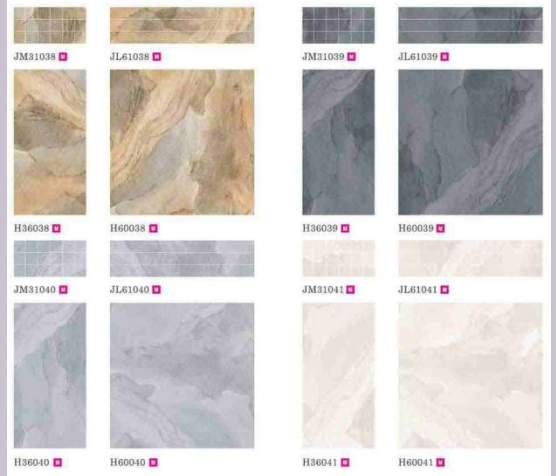

CERAMIC AND PROCELAIN TILES COLLECTION

CEMENTO Series

Product: Glazed Vitrified Full Body Tiles | MATT FINISHED | 600 x 600 mm

H66046

H66047

H66048

H66049

Pure White Collection

H80500 (SATIN MATT) | 800x800 mm
H48500 (SATIN MATT) | 400x800 mm

H80500P (P,GVT) | 800x800 mm
H48500P (P,GVT) | 400x800 mm

H60500 (SATIN MATT)
600x600 mm

H60500P (P,GVT)
600x600 mm

WN45000 (POLISH)
450x450 mm