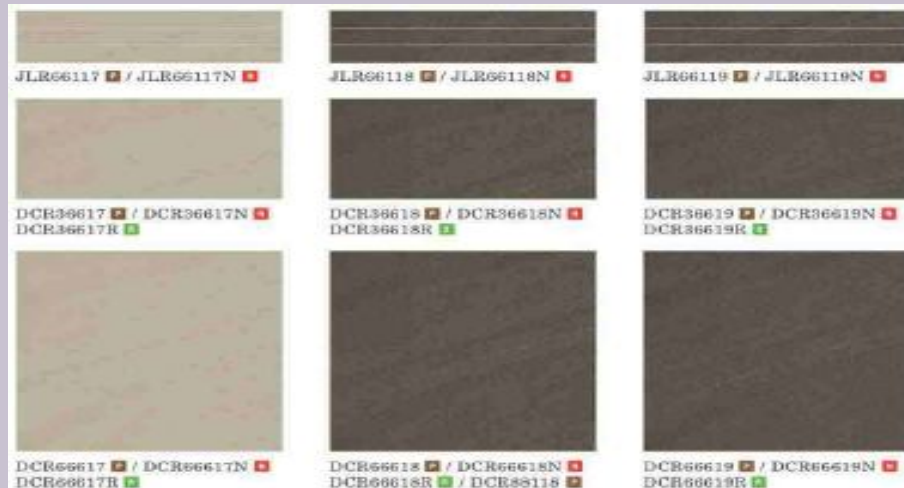

H80500 (SATIN MATT) | 800x800 mm
H48500 (SATIN MATT) | 400x800 mm

H80500P (P,GVT) | 800x800 mm
H48500P (P,GVT) | 400x800 mm

H60500 (SATIN MATT)
600x600 mm

H60500P (P,GVT)
600x600 mm

WN45000 (POLISH)
450x450 mm