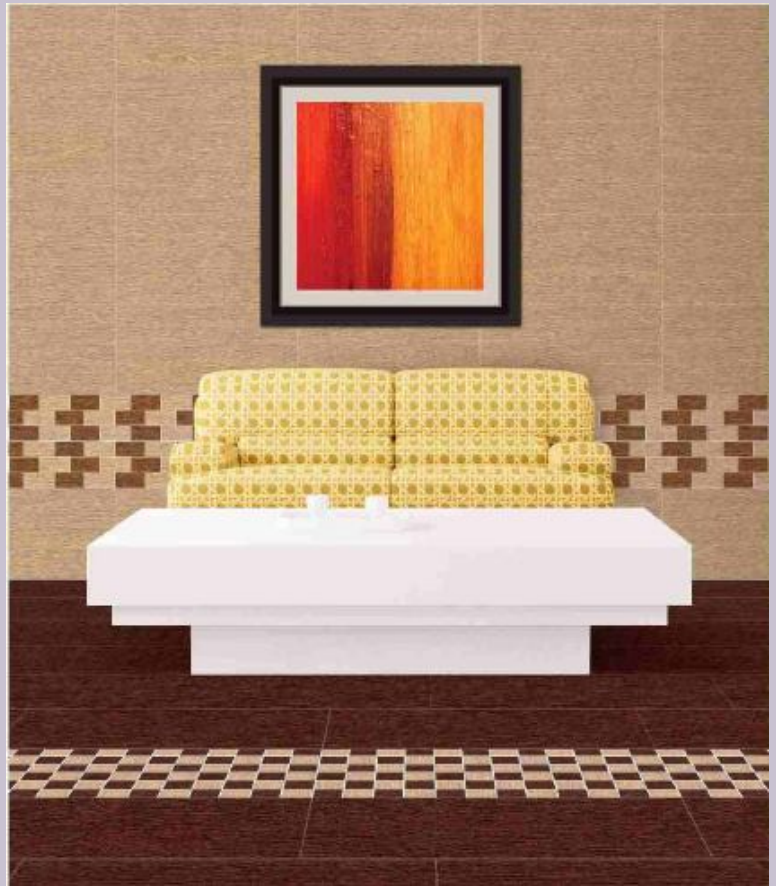

CERAMIC AND PROCELAIN TILES COLLECTION

CEMENTO Series

Product: Glazed Vitrified Full Body Tiles | MATT FINISHED | 600 x 600 mm

H66046

H66047

H66048

H66049

Pure White Collection

H80500 (SATIN MATT) | 800x800 mm
H48500 (SATIN MATT) | 400x800 mm

H80500P (P,GVT) | 800x800 mm
H48500P (P,GVT) | 400x800 mm

H60500 (SATIN MATT)
600x600 mm

H60500P (P,GVT)
600x600 mm

WN45000 (POLISH)
450x450 mm

ETERNO Series

Product: GVT | STRUCTURE FINISHED | 600 x 600 mm & 300 x 600 mm

MSE36001

MSE36002

MSE36003

MSE36004

MSE36005

MSE36006